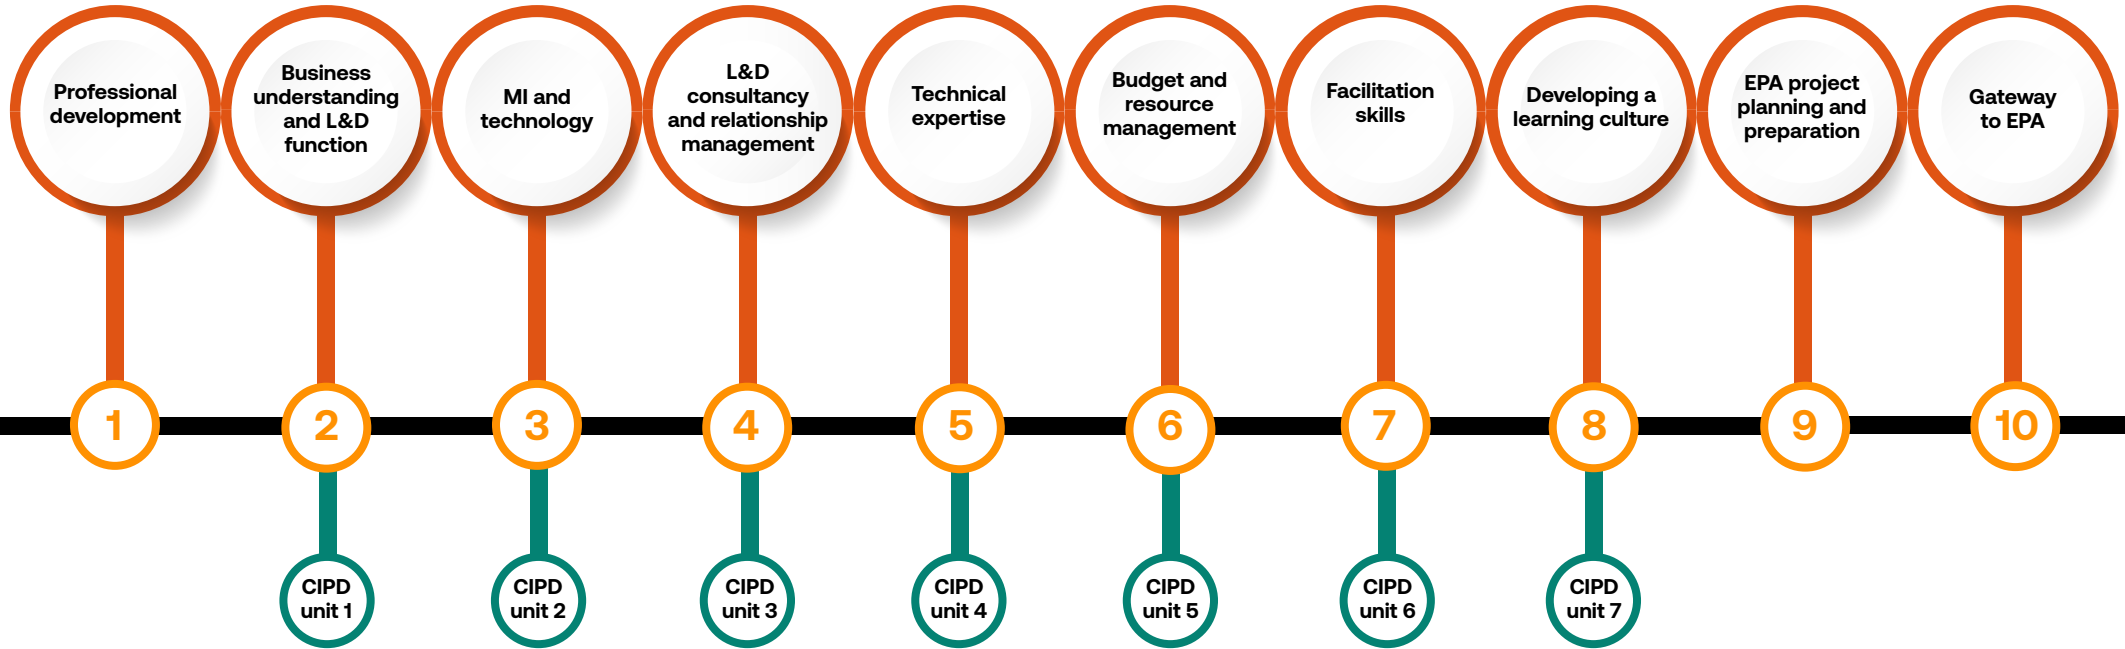

# Learning and development level 5 programme

21 months to gateway, with 5 months End Point Assessment (EPA)

 Workshops, one to ones, research projects, drop-in sessions and progress reviews will be throughout the programme. 